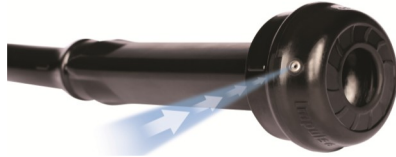

impulseair® MV's