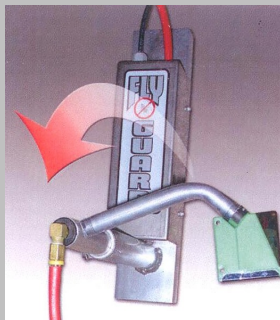

# LDS FLY GUARD

**Universal Arm  
Right or Left Position**

## KEY FEATURES :

1. Easy to install in cow traffic lane.
2. Easy to adjust for cow height — minimize skipping of cows that are close together.
3. Adjustable spray time—minimize product waste.
4. One arm is adjustable for either a Left Hand or a Right Hand installation.
5. Assembly is light weight, easy to clean, and durable.
6. Applications that do not have compressed air available can be purchased with an electric pump.
7. Ordering Options are:
  - Controller:** Programmable 24VDC (or) always “ON” 120 VAC.
  - Pump:** Air (or) Electric
  - Arm:** Right Hand (or) Left Hand (or) Both.