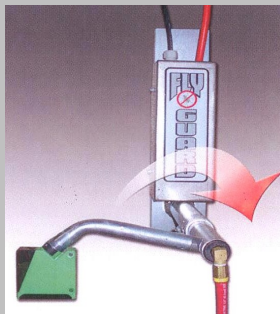

# LDS FLY GUARD

**Universal Arm  
Right or Left Position**

## KEY FEATURES :

1. Easy to install in cow traffic lane.
2. Easy to adjust for cow height — minimize skipping of cows that are close together.
3. Adjustable spray time—minimize product waste.
4. One arm is adjustable for either a Left Hand or a Right Hand installation.
5. Assembly is light weight, easy to clean, and durable.
6. Applications that do not have compressed air available can be purchased with an electric pump.
7. Ordering Options are:
  - Controller:** Programmable 24VDC (or) always “ON” 120 VAC.
  - Pump:** Air (or) Electric
  - Arm:** Right Hand (or) Left Hand (or) Both.

## **AERO-MAX Synergized Insecticide:** **1% Permethrin with 1% Piperonyl Butoxide (for resistance control).**

- \* Premium oil based formulation adheres and endures better than other fly control treatments.
- \*Flexible and cost effective.
- \*Excellent spray pattern at low pressure.
- \*Low use rates and convenient spray format means quick applications.
- \*Suitable for direct application to Dairy animals, as well as general premise residual insecticidal use.
- \*Ready to use! No Dilution Required!